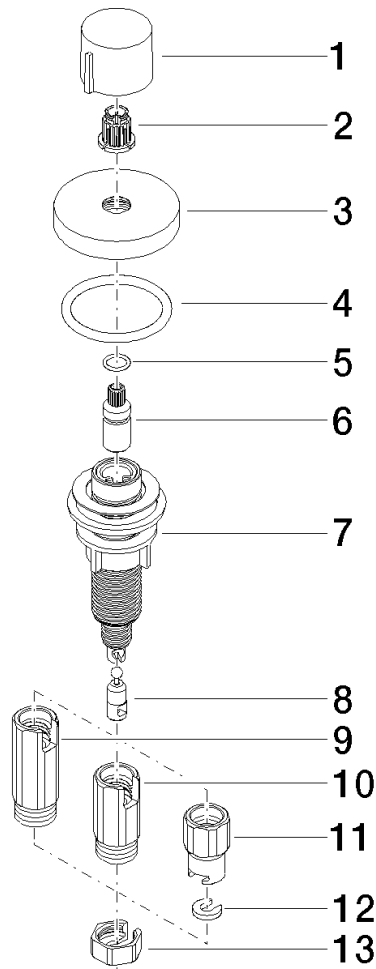

Strainer waste with control handle - Brushed Chrome

ELIO

10 710 970

- control for single basin
- including adapter for Bowden cable

Fits ELIO, ENO, MEM, META SQUARE, SYNC, TARA and TARA ULTRA

Fits: ELIO, MEM, TARA, TARA ULTRA, META SQUARE

	Brushed Chrome	10 710 970-93
	Chrome	10 710 970-00
	Brushed Platinum	10 710 970-06
	Platinum	10 710 970-08
	Durabrand (23kt Gold)	10 710 970-09
	Dark Chrome	10 710 970-19
	Brushed Durabrand (23kt Gold)	10 710 970-28
	Matte Black	10 710 970-33
	Brushed Champagne (22kt Gold)	10 710 970-46
	Champagne (22kt Gold)	10 710 970-47
	Brushed Dark Platinum	10 710 970-99

10 710 970

mm [inches]

10 710 970

Parts for other finishes can be found here: [Chrome](#)

Spare parts list

No.	Item Number	Name	Quantity used	Delivery time
1	09 20 97 030-93	handle	1	60
2	90 12 12 002 00 90	fixing cap	1	2
3	09 27 87 006-93	rosette	1	60
4	90 14 10 043 00 90	seal	1	2
5	09 14 10 042 90	seal	1	2
6	09 29 06 087-93	spindle	1	-
Spare part can no longer be ordered, please order the replacement item				
7	04 30 01 029 00 90	adaptor	1	2
8	09 24 03 175 90	adaptor	1	2
9	09 11 10 073-07	connection	1	30
10	09 11 10 074-07	connection	1	30
11	09 11 10 079-07	connection	1	30
12	09 30 11 087 90	disc	1	2
13	09 23 30 024-07	nut	1	30